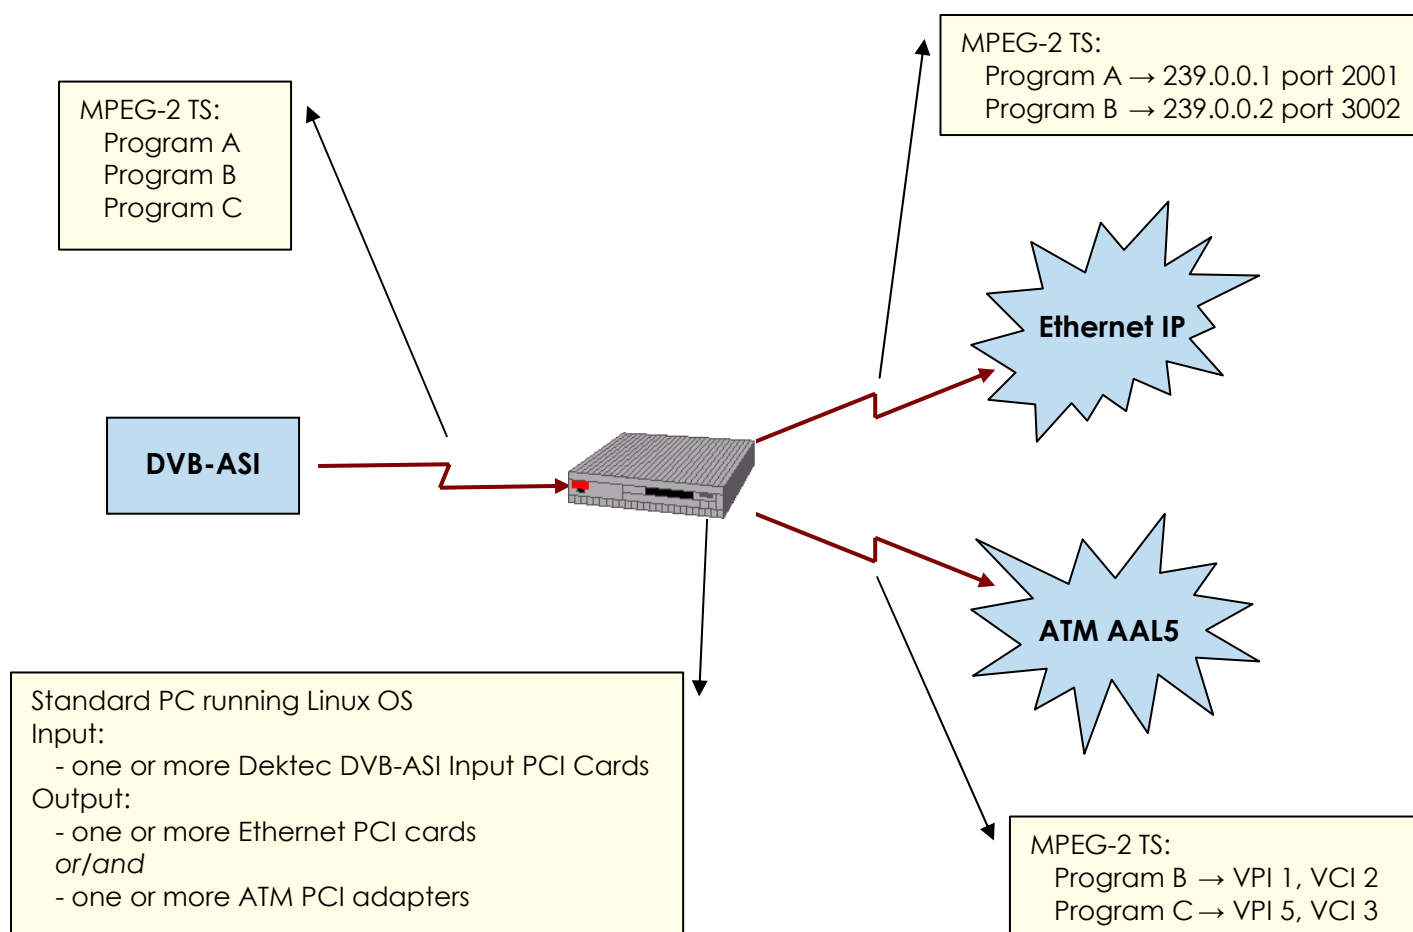

Ondéms Media Gateway

Building heterogeneous Digital TV systems is easy!

Media Gateway is a software product used for transferring MPEG2 Transport Stream packets between a DVB-ASI interface and Ethernet/ATM networks. The software runs on any Linux PC with one or more **Dektec DVB-ASI Input PCI cards** and **Ethernet** or **ATM** output adapters.

Media Gateway is de-multiplexing the MPEG-2 Transport Stream received from the DVB-ASI interface and selects one or more destination addresses for each Transport Packet, based on the PID value. Media Gateway automatically modifies the Program Association Table in order to maintain the correct list of channels broadcasted on each destination address.

This product is distributed as DTX-440 by
DekTec Digital Video B.V.
Van Riebeeckweg 43A • 1212EH Hilversum • The Netherlands

Dektec
www.dektec.com

P.O. Box 19, 33721 Tampere, FINLAND
www.ondems.com

Ondéms
streaming into your world....